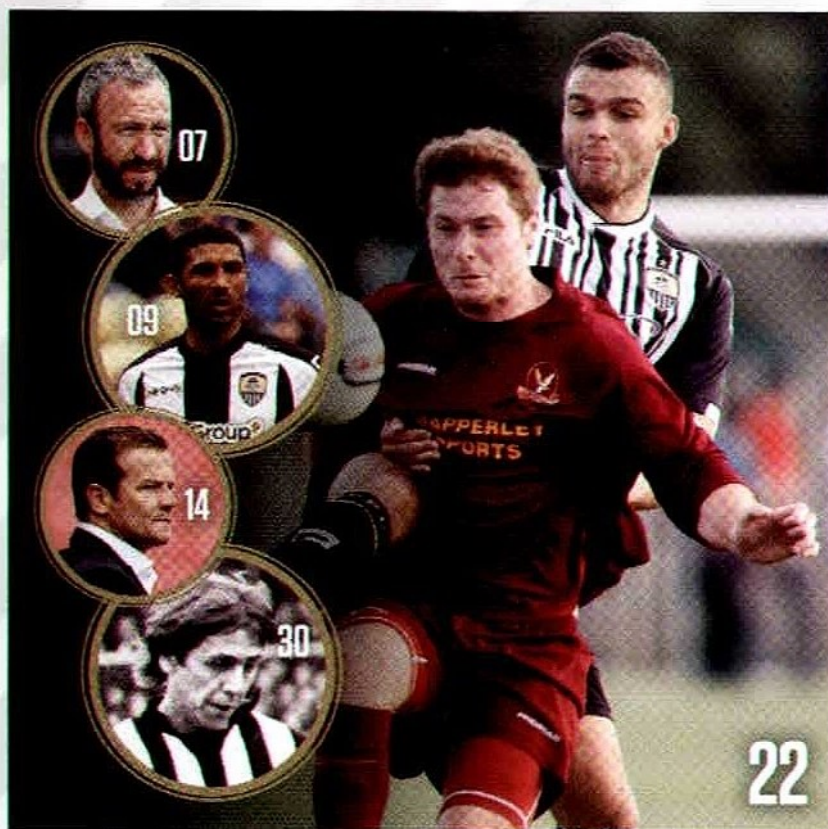

WELCOME TO THE MAG

NOTTS COUNTY FOOTBALL CLUB

Meadow Lane,
Nottingham, NG2 3HU
Founded: 1862
Tel: 0115 952 9000
Fax: 0115 955 3994
Email: office@nottscountyfc.co.uk
Website: www.nottscountyfc.co.uk
Facebook: www.facebook.com/nottscountyfootballclub
Twitter: @Official_NCFC
Instagram: nottscountyfootballclub
YouTube: OfficialNCFC

STAFF DIRECTORY

Executive Chairman: Ray Trew
Director: Aileen Trew
Chief Executive: Jim Rodwell
Life Presidents: Derek Pavis & Sven-Goran Eriksson
Honorary Lifetime Vice-Presidents: Jackie Sewell & John Mounteney
Associate Directors: Vivian Pavis & Ian Roberts
First-Team Manager: Shaun Derry
Assistant Manager: Greg Abbott
Goalkeeping Coach: Kevin Pilkington
Physiotherapist: Rebecca Knight
Academy Manager: Mick Leonard
Club Secretary: Tony Cuthbert
Commercial Director: Damian Irvine
Ticket Office/CRM Manager: Tim Bradd
Retail Manager: Lynn Lawson
Stadium Manager: Greg Smith
FITC: Community Director: Steve Hill

WELCOME BACK TO MEADOW LANE...

Seventh position in the league and a cup semi-final around the corner, it's all very exciting at Meadow Lane this season.

In today's edition we look back on two fantastic away days and welcome two club heroes into the Hall of Fame. John Mounteney and Don Masson are rightly being inducted this afternoon and journalists Leigh Curtis and Colin Slater explain why the duo deserve their place.

We also sit down with young defender Taylor McKenzie after he made his debut for the club last month, hear from Paul Hart about his spell at the County Ground in Foot in both Camps and see Colby Bishop put pen to paper on his first professional deal.

CAN YOU FIND THE PIE?

Want to win tickets for the MK Dons game on Boxing Day? All you have to do is find the pie (pictured) and e-mail media@nottscountyfc.co.uk with the page number and your contact details. **Yeovil winner:** Congratulations Steven Chambers who has won two tickets after he found the pie on page 62.

CLUB HONOURS

DIVISION 1: Best Ever Season - Third - 1890-91 & 1930-01
DIVISION 2: Champions - 1896-97, 1913-14 & 1922-23
Runners Up - 1894-95 & 1900-01
Play-Off Winners - 1950-51
DIVISION 3 (SOUTH): Champions - 1930-31 & 1949-50
Runners-Up - 1936-37
DIVISION 3: Champions - 1997-98
Runners-Up - 1972-73
Play-off Winners - 1999-00

DIVISION 4: Champions - 1970-71
Runners-Up - 1959-60
LEAGUE 2: Champions - 2009-10
FA CUP: Winners - 1994
Runners-Up - 1801
FOOTBALL LEAGUE CUP: Best Ever Season - Round 5, 1964, 1973 & 1976
ANGLO ITALIAN CUP: Winners - 1995
Runners-Up - 1994

THE MAG

Head of Media: Jamie Dixon
Press Officer: Ralph Shephard
Photography: Dan Westwell, John Sumpter, Action Images, Nottingham Post, Ben Blyth, Andy Stokes, Getty Images, Leftion, for use of the City of Football logo.
Contact: media@nottscountyfc.co.uk

THE MAG HONOURS